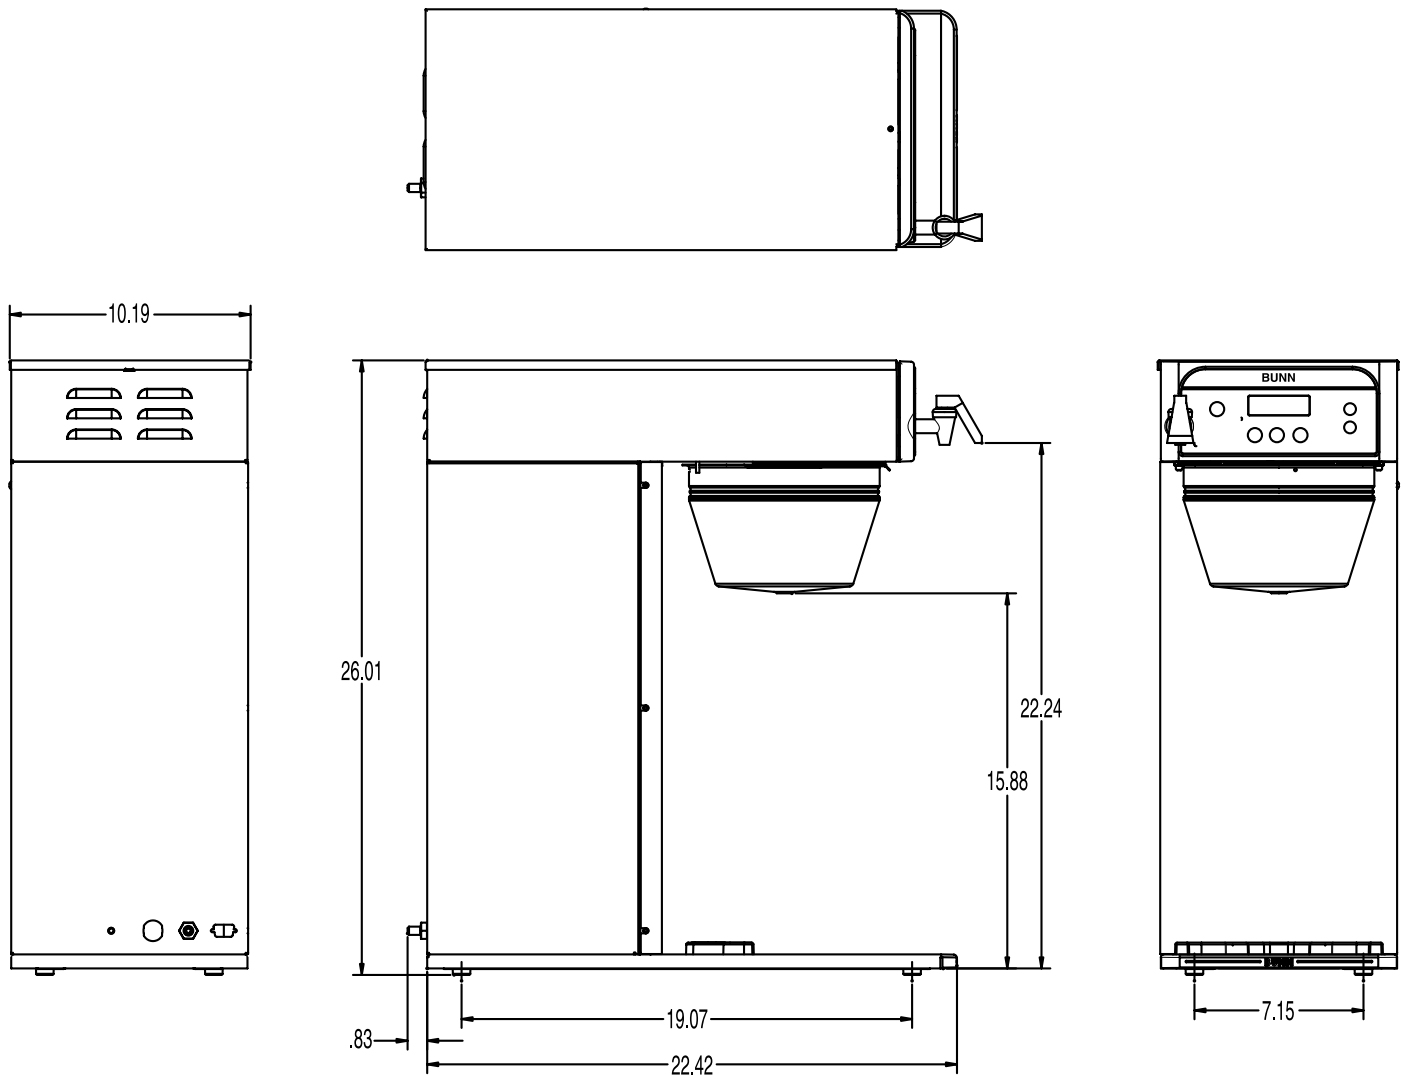

Dimensions & Specifications

Model	Product #	Volts	Amps	Tank Heater Watts	Total Watts	Capacity	Cubic Measure	Shipping Weight	Cord Attached
ICB	36600.0000	120	14	1680	1700	5.1 gal	7.3 ft³	47.5 lbs	Yes*
		208	13.8	2900	2900	8.9 gal			
		240	16.8	3860	3860	11.9 gal			
ICB-Black	36600.0004	120	14	1680	1700	5.1 gal	7.3 ft³	47.5 lbs	Yes*
		208	13.8	2900	2900	8.9 gal			
		240	16.8	3860	3860	11.9 gal			

*Power cord (NEMA 5-15P) 15 Amp-120V machine only.

Electrical: 120 volt model requires 2-wires plus ground service rated 120V, single phase, 60 Hz.
An internal terminal block is configured for connection to a 3-wire plus ground.

Plumbing: 20-90 psi (138-621 kPa). Supplied with $\frac{3}{8}$ " (9.5 mm) male flare fitting.

BUNN Corporation - 1400 Stevenson Drive Springfield, Illinois 62703 • 800-637-8606 • 217-529-6601 • Fax 217-529-6644 • www.bunn.com

BUNN® practices continuous product research and improvement. We reserve the right to change specifications and product design without notice. Such revisions do not entitle the buyer to corresponding changes, improvements, additions or replacements for previously purchased equipment.

All dimensions shown in inches. Bunn Corporation owns all copyrights relating to materials in this publication. Please contact Bunn Corporation to request permission to reproduce any portion of this publication.