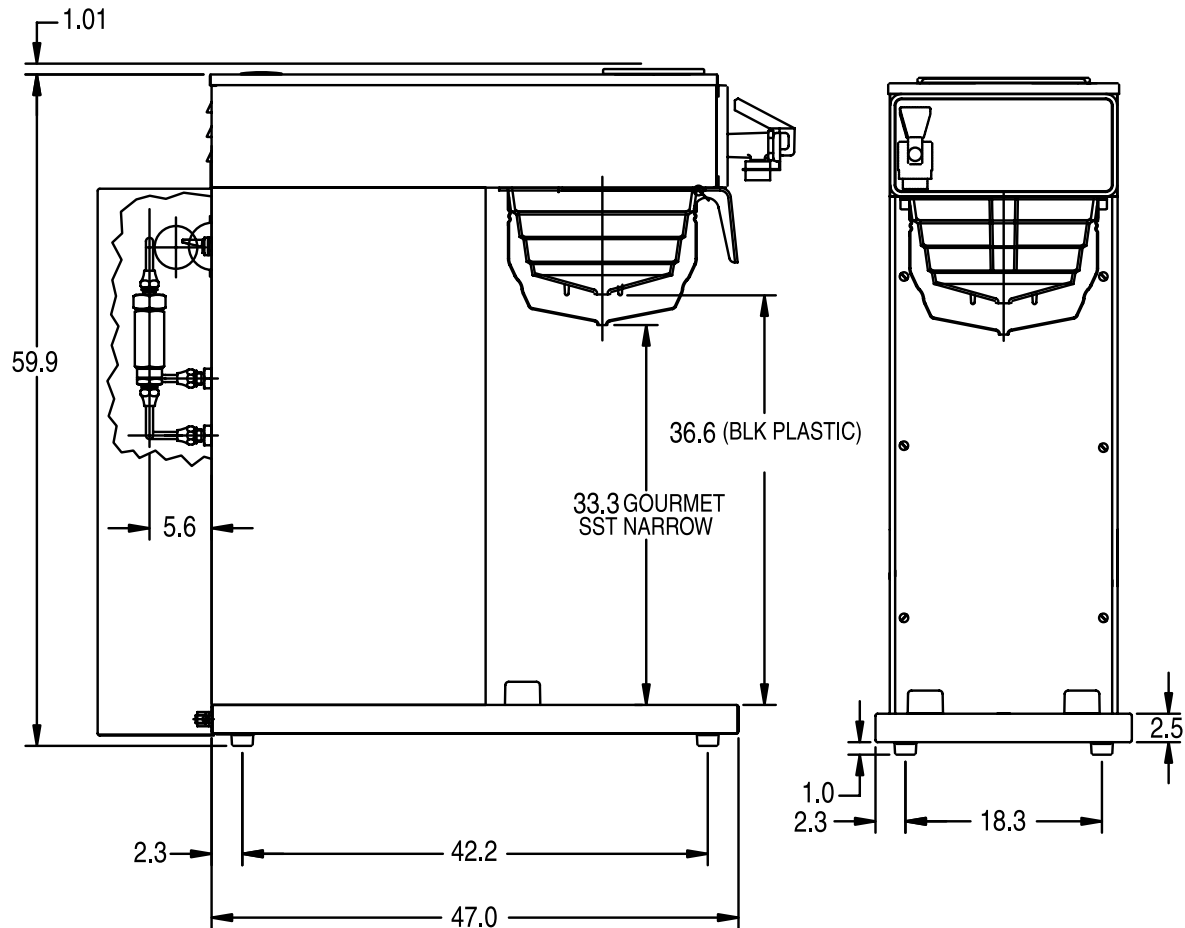

Dimensions & Specifications

Model	Product #	Volts	Amps	Tank Heater Watts	Total Watts	Brewing Capacity	Cu. Ft.	Shipping Weight	Cord Attached
AXIOM-DV-APS	38700.0010	120	12.3	1425	1475	4.5 gal./hr.	5.2	36 lbs.	Yes
		120/208	12.9	2629	2679	7.5 gal./hr.			
		120/240	14.8	3501	3551	7.5 gal./hr.			

Brewing capacity: based upon incoming water temp of 60°F (140°F rise) per 1/2 gallon brew time of 4 minutes.

Electrical: If wired for 120V, requires 2-wires plus ground service rated 120V, single phase, 60 Hz.

If wired for 120/208V or 120/240V, requires 3-wires plus ground service rated 120/208V or 120/240V, single phase, 60 Hz.

Plumbing: 20-90 psi (138-621 kPa). Supplied with 1/4" male flare fitting.

BUNN Corporation - 1400 Stevenson Drive Springfield, Illinois 62703 • 800-637-8606 • 217-529-6601 • Fax 217-529-6644 • www.bunn.com

BUNN® practices continuous product research and improvement. We reserve the right to change specifications and product design without notice. Such revisions do not entitle the buyer to corresponding changes, improvements, additions or replacements for previously purchased equipment.

All dimensions shown in inches. Bunn Corporation owns all copyrights relating to materials in this publication. Please contact Bunn Corporation to request permission to reproduce any portion of this publication.