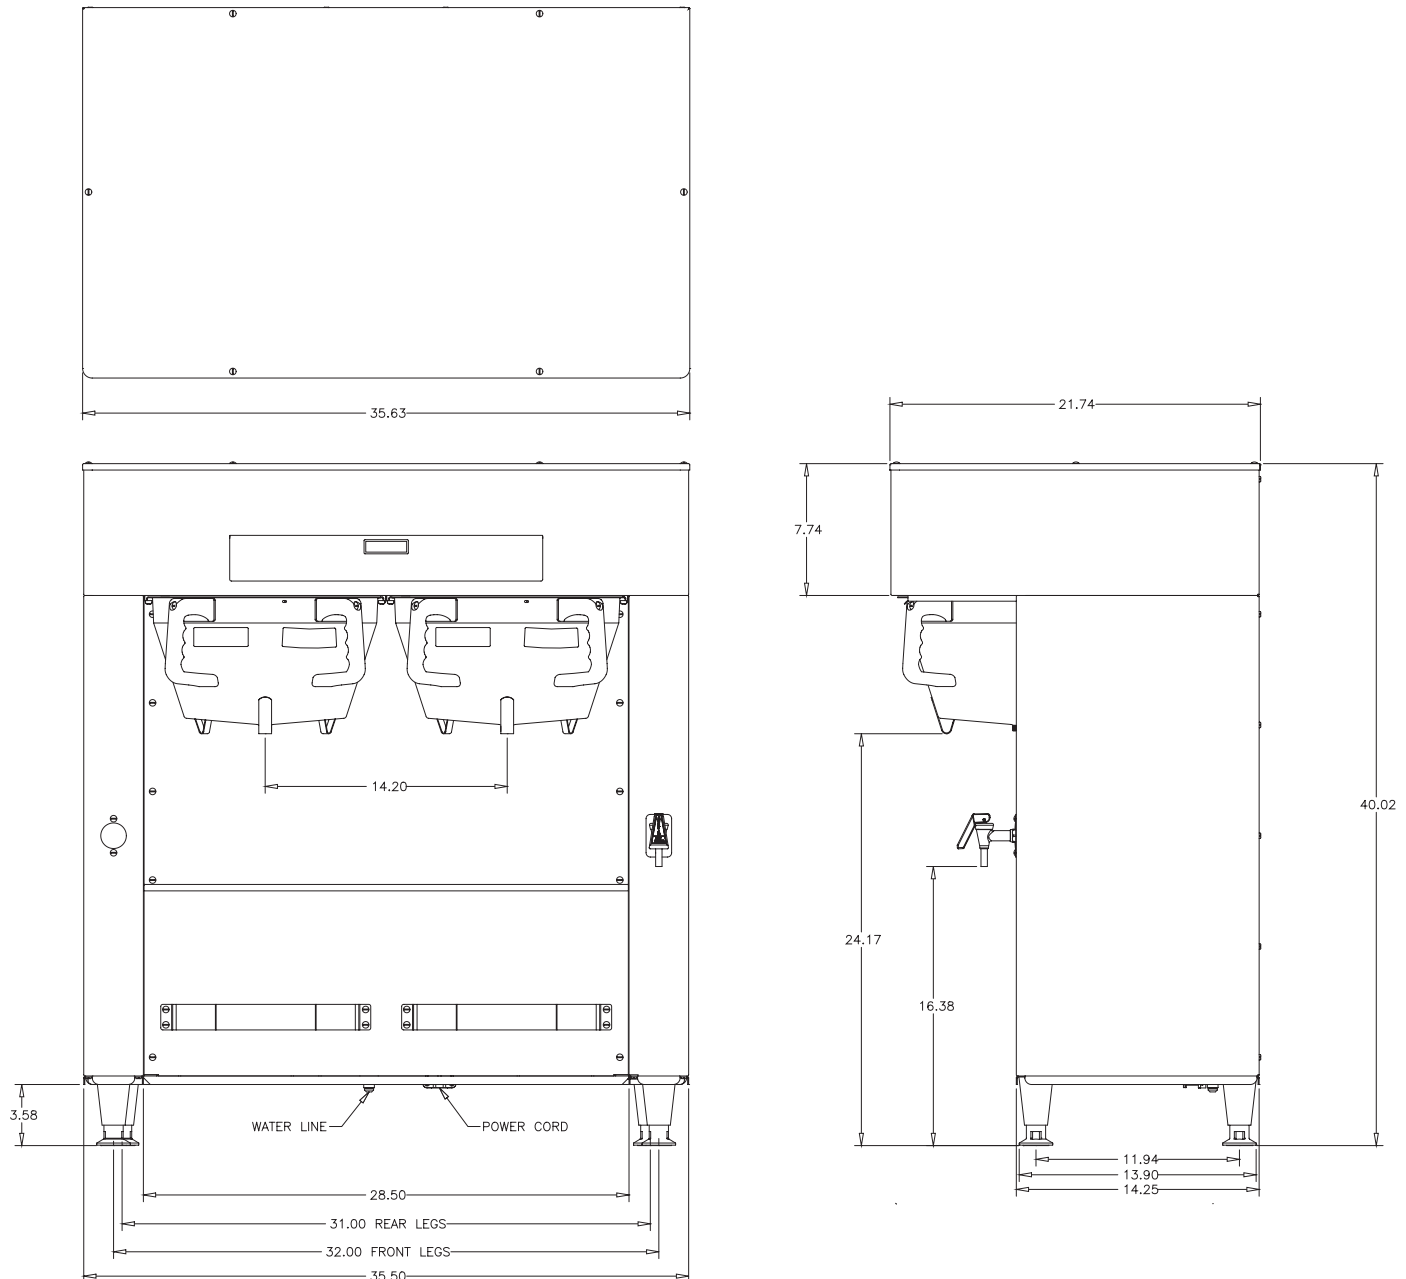

Dimensions & Specifications

Model	Product #	Volts	Amps	Total Watts	Brewing Capacity	Cu. Ft.	Shipping Weight	Funnel Locks	Cord Attached	
Titan Dual	39200.0000	120/208	28.9	12000	34.3 gal/hr	27	148 lbs.	Yes	No	
		(3-phase)								
		*120/208	38.5	8000	22.9 gal/hr	27	148 lbs.	Yes	No	
		(single-phase)								

Brewing capacity: based upon incoming water temp of 60°F (140°F rise).

Models listed as 120/208V or 120/240V must be connected to 208V or 240V electrical service respectively. Please refer to the installation manual.

*Brewer can easily be rewired in the field for single-phase operation.

Electrical: Brewer is 4-wires plus ground service rated 120/208V, 3-phase, 50/60Hz.

Plumbing: 20-90 psi (138-621 kPa). Machine supplied with 3/8" male flare fitting.

Bunn-O-Matic® Corporation - 1400 Stevenson Drive Springfield, Illinois 62703 • 800-637-8606 • 217-529-6601 • Fax 217-529-6644 • www.bunn.com

BUNN® practices continuous product research and improvement. We reserve the right to change specifications and product design without notice. Such revisions do not entitle the buyer to corresponding changes, improvements, additions or replacements for previously purchased equipment.

All dimensions shown in inches.